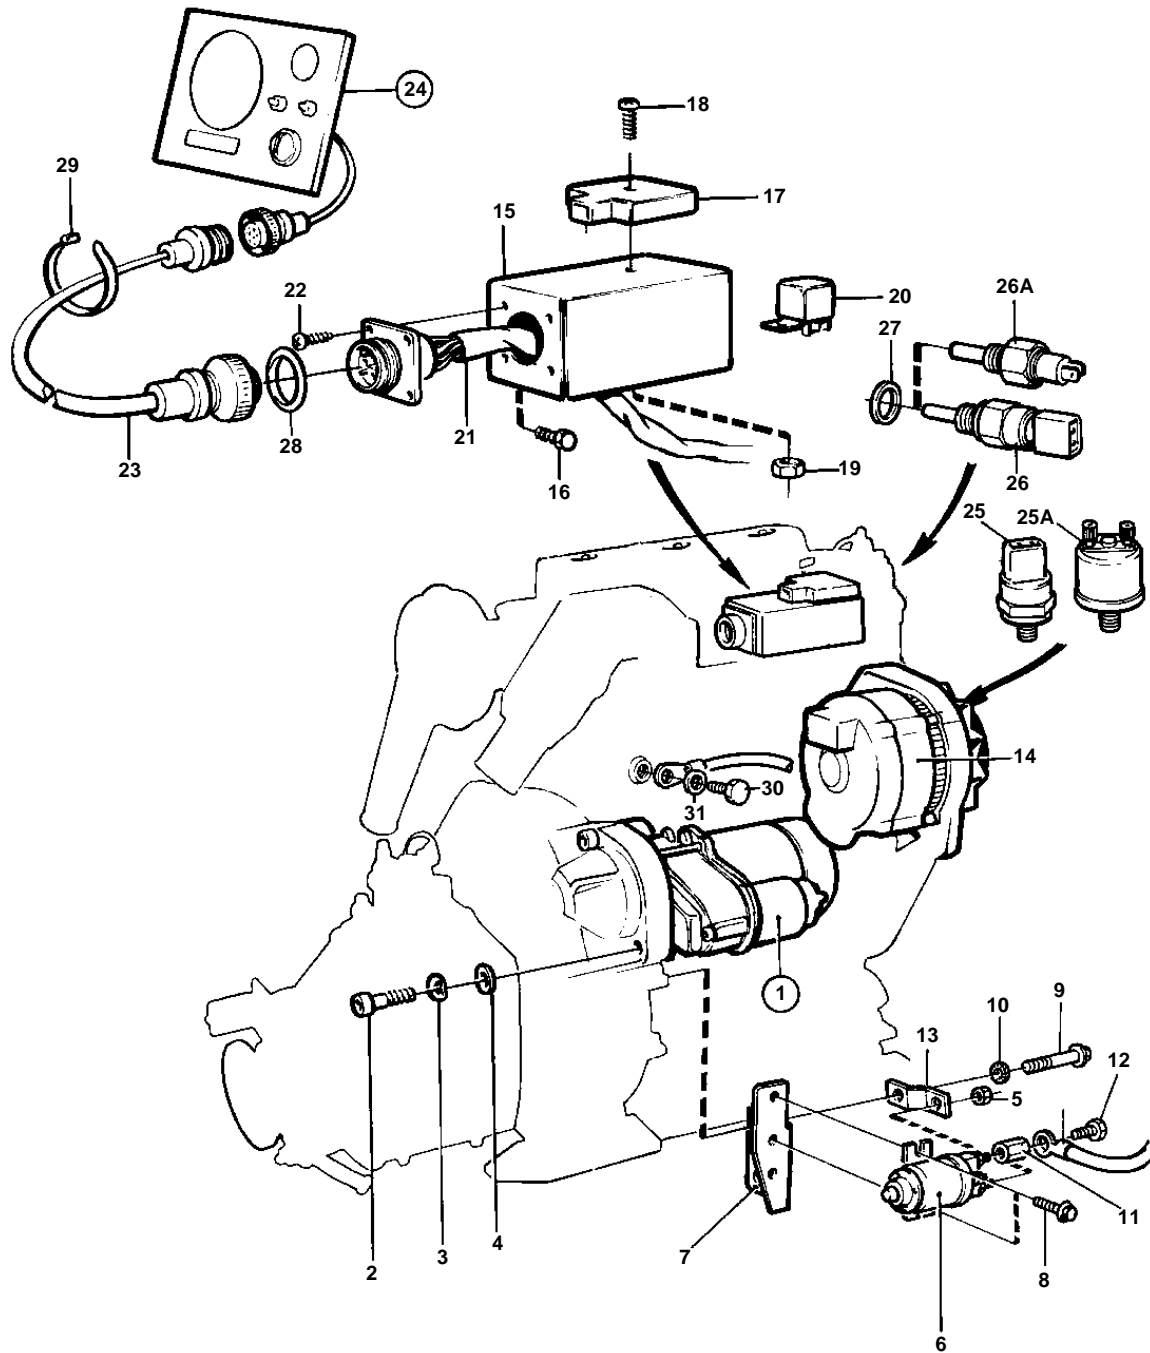

2003B,2003TB

10677

2003B,2003TB

REF	PART NO.	QTY	DESCRIPTION	SEE SEC.	NOTES
1	872241	1	Starter motor		1-POLE. ALSO AVAILABLE AS AN EXCHANGE PART. SN-2300059791
				030-1128	
	872888	1	Starter motor		1-POLE. ALSO AVAILABLE AS AN EXCHANGE PART. SN2300059792-
				030-1128	
2	959257	2	Screw		
3	940280	2	Spring washer		
4	943194	2	Washer		
14		1	ALTERNATOR AND INSTALLATION COMPONENTS	030-0820	
15	840672	1	Attaching plate		
16	941793	2	Screw		
17	824823	1	Fuse box		
18	955247	1	Screw		
19	955780	1	Nut		
20	876037	1	Relay kit		12V/30A
21	858524	1	Cable trunk		
22	955119	4	Screw		
23	846648	X	Extension cable		L = 3000 MM
	846649	X	Extension cable		L = 5000 MM
	846650	X	Extension cable		L = 7000 MM
24	864038	1	Instrument panel		
				030-1302	
25A	366906	1	Pressure sensor		
26A	840345	1	Temperature sensor		
27	947624	1	Gasket		
28	846615	X	Sealing ring		
29	948210	X	Strip clamp		
30	970945	1	Screw		
31	940109	1	Lock washer		